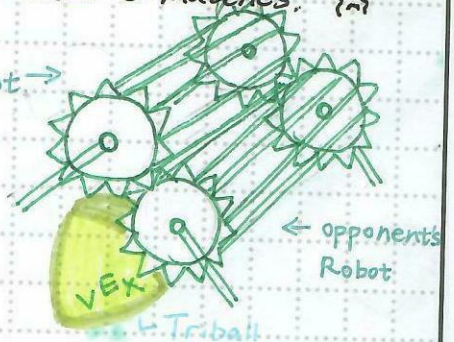

25/10

BRAIN STORM

After the championships in the East China division, we had a meeting to analyse What Can Be Improved?

Intake

In our version 3, we use a Green motor to drive a set a of gears. However, in the fierce confrontation, the problem emerged — when our Robot's intake part get hit, the link is easy can be broken off easily. We met this situation 4 times in the total 8 matches.

Martin —

The other problem is that, our intake device is higher than others. The result is that our triball (in the intake) can be taken by others.

— Joker

project Brain Storm designed by: Joker witnessed by: YZ
date: 10.25