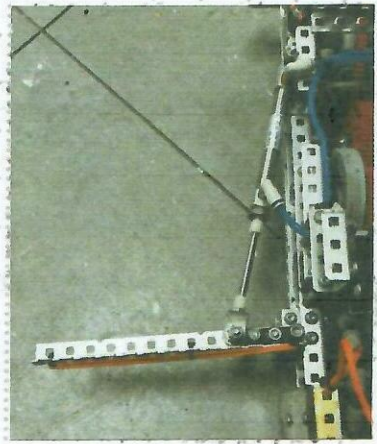

5/11 Diary 4.5 Structure - How to drag out the Triball in the Load Zone (Auto Period)

There are two ways to achieve this task

PLAN A

PLAN B

- Not stable enough
- Increase all-up weight

- Handiness
- Much more stable
- Save more time

✓ better choice!

project Vy designed by: Kevin witnessed by: Lyric
 date: 11.4